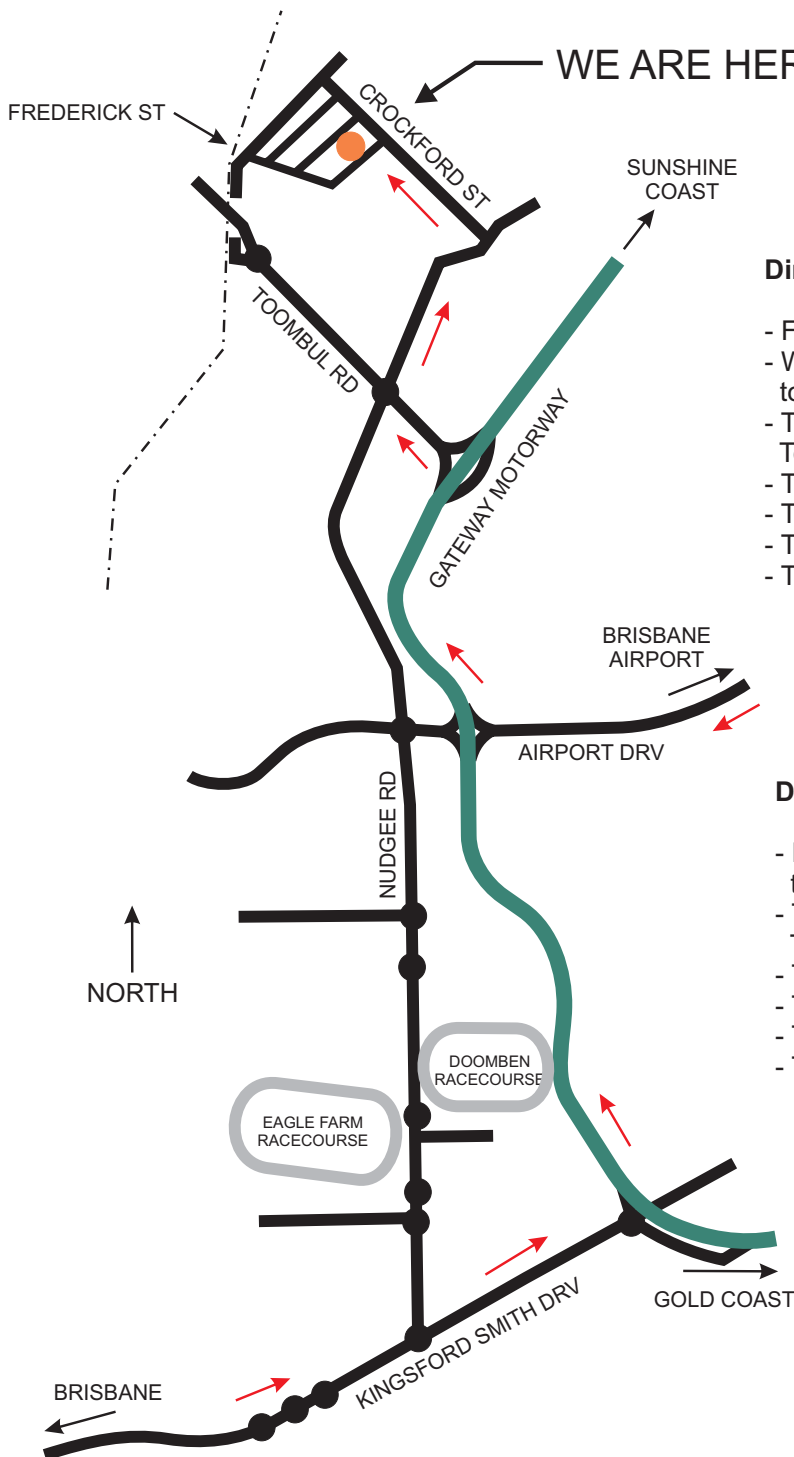

Customer Centre - Brisbane

How to find us

88 Frederick Street
Northgate, QLD. 4013.
Australia.

Directions from Brisbane

- From the city follow signs to the airport
- When on Kingsford Smith Drv follow through to Gateway Motorway.
- Take Gateway Motorway north and take Toombul Road exit.
- Turn right at first set of traffic lights.
- Turn left into Crockford Street
- Turn left into Frederick Street.
- Tyco Water is on the right.

Directions from the Airport

- From the airport follow Airport Drive to the Gateway Motorway
- Take Gateway Motorway north and take Toombul Road exit.
- Turn right at first set of traffic lights.
- Turn left into Crockford Street
- Turn left into Frederick Street.
- Tyco Water is on the right.