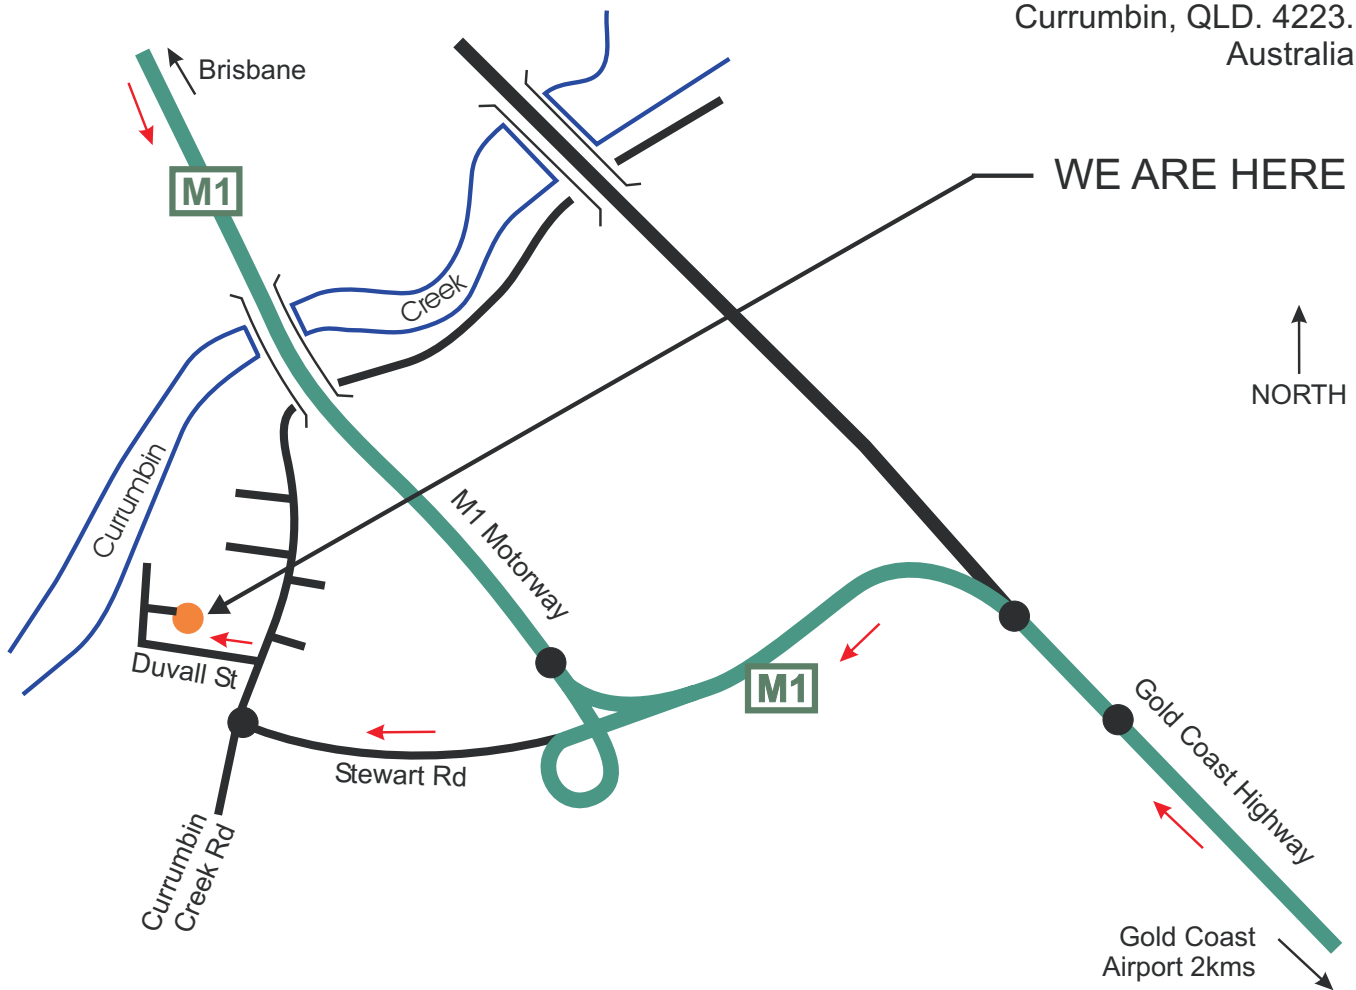

How to find us

63 Currumbin Creek Road
Currumbin, QLD. 4223.
Australia

Directions from North :

- Take the M1 Motorway South from Brisbane towards Coolangatta
- Take the Stewart Road Exit towards the end of the M1.
- Turn right into Currumbin Creek Road.
- Customer Centre Gold Coast is located at the back entrance off Duvall Street

Directions from South :

- Travel north on the Gold Coast Highway through Tugun.
- Turn left at lights to get onto the M1 motorway.
- Take the right lane at the loop at Stewart Road.
- Turn right into Currumbin Creek Road.
- Customer Centre Gold Coast is located at the back entrance off Duvall Street