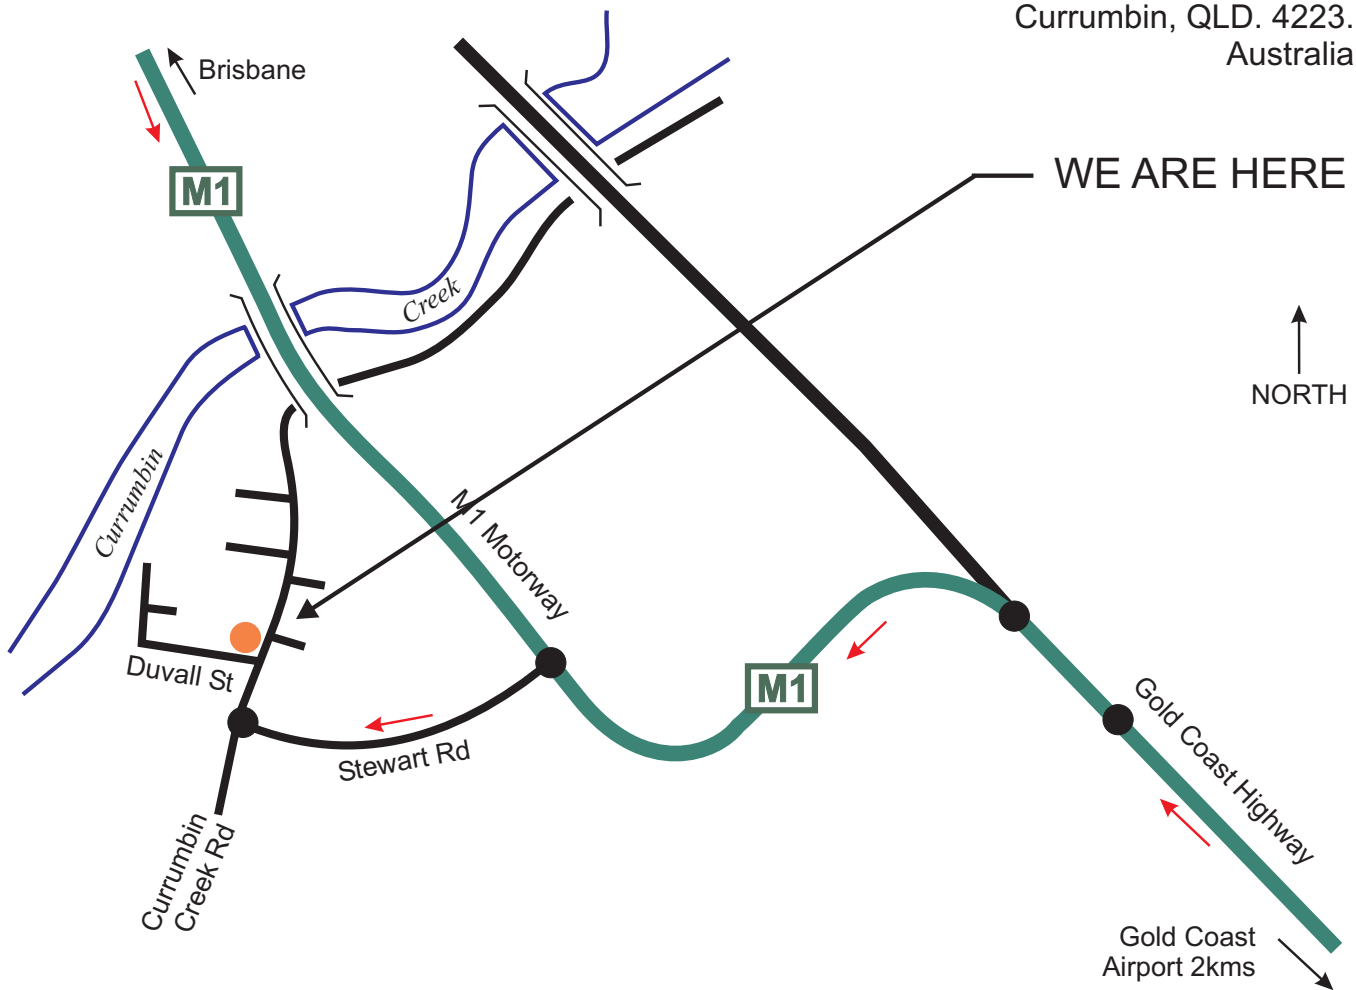

## Currumbin Manufacturing Plant

### How to find us

63 Currumbin Creek Road  
Currumbin, QLD. 4223.  
Australia

#### Directions from North :

- Take the M1 Motorway South from Brisbane towards Coolangatta
- At the first set of lights at the end of the M1, turn right into Stewart Road.
- Turn right into Currumbin Creek Road.
- Currumbin Manufacturing Plant is located on left on the corner of Duvall Street.

#### Directions from South :

- Travel north on the Gold Coast Highway through Tugun.
- Turn left at lights to get onto the M1 motorway.
- Turn left at Stewart Road.
- Turn right into Currumbin Creek Road.
- Currumbin Manufacturing Plant is located on left on the corner of Duvall Street.