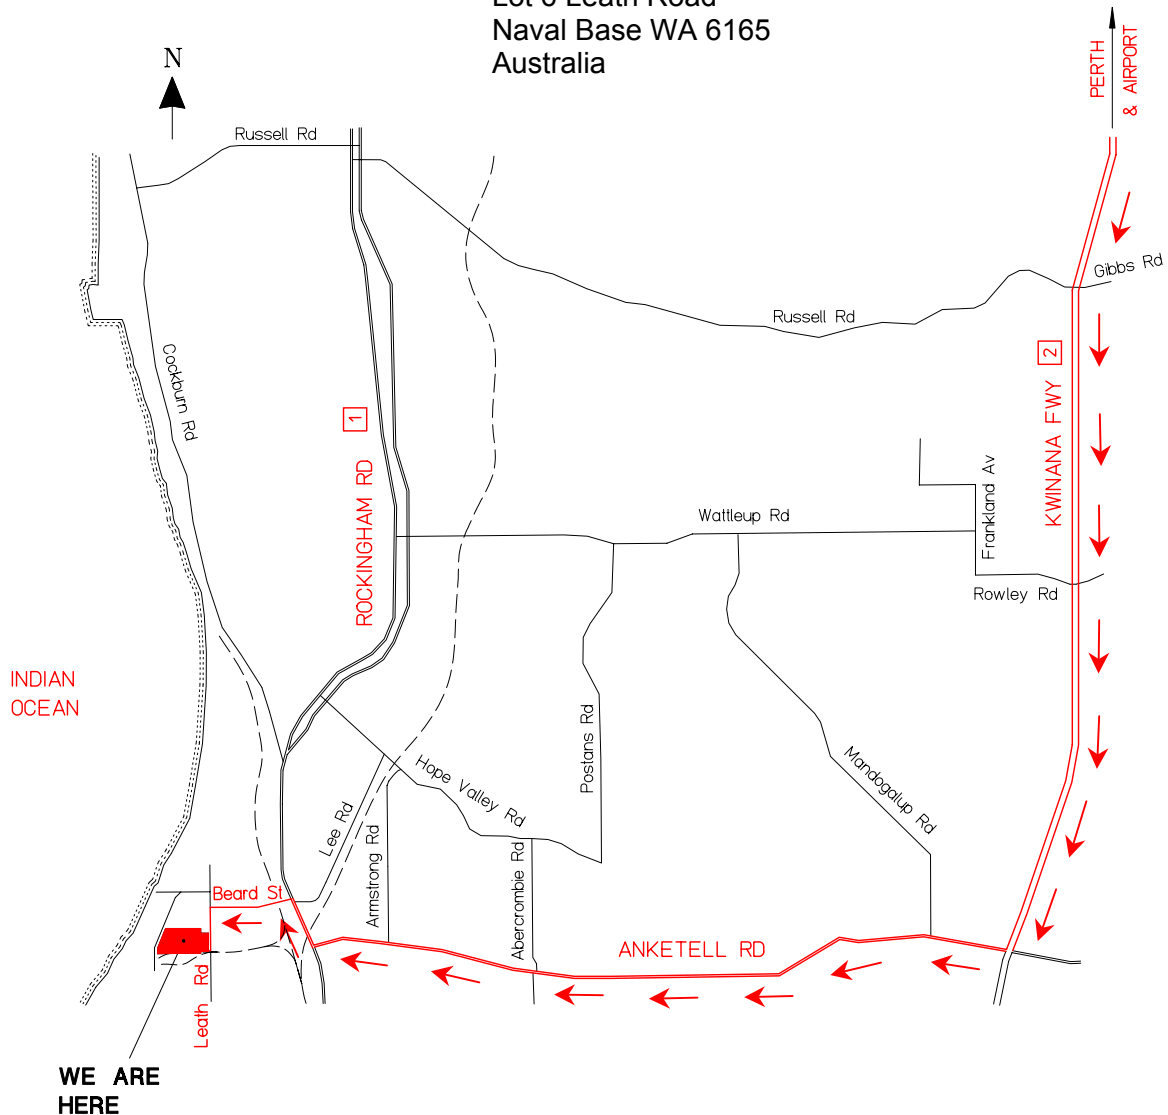

tyco

Flow Control

Tyco Water

How to find us

Kwinana Site

Steel Pipeline Systems – Manufacturing

Tyco Water Pty Ltd
Lot 6 Leath Road
Naval Base WA 6165
Australia

By Road from Perth / Airport:

Make your way onto the Kwinana Fwy [2], turn right onto Anketell Rd, turn right onto Rockingham Rd [1], turn left onto Beard St, then left into Leath Rd, Follow to main entrance on right.

KEY

- Railway Line
- Direction Guides