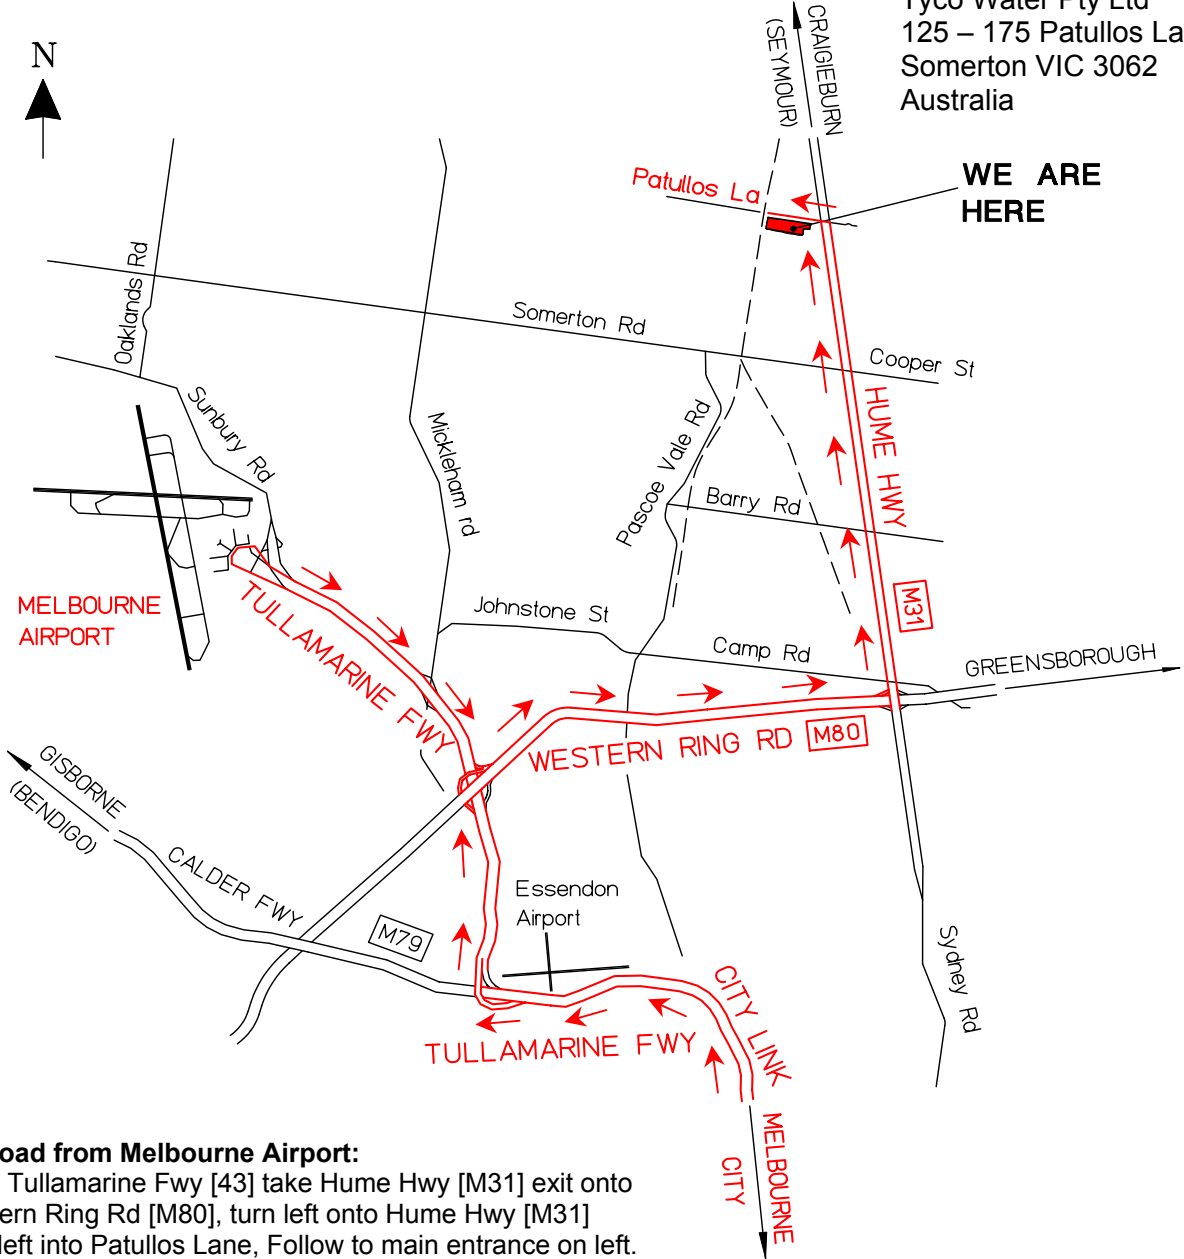

## Tyco Water

### How to find us

Tyco Water Pty Ltd  
125 – 175 Patullos Lane  
Somerton VIC 3062  
Australia

**By Road from Melbourne Airport:**  
From Tullamarine Fwy [43] take Hume Hwy [M31] exit onto Western Ring Rd [M80], turn left onto Hume Hwy [M31] then left into Patullos Lane, Follow to main entrance on left.

**By Road from Melbourne City:**  
From City Link (Toll way) take Tullamarine Fwy [43] exit to Airport, then take Hume Hwy [M31] exit onto Western Ring Rd [M80], turn left onto Hume Hwy [M31] then left into Patullos Lane, Follow to main entrance on left.

**KEY**

- Railway Line
- ➔ Direction Guides