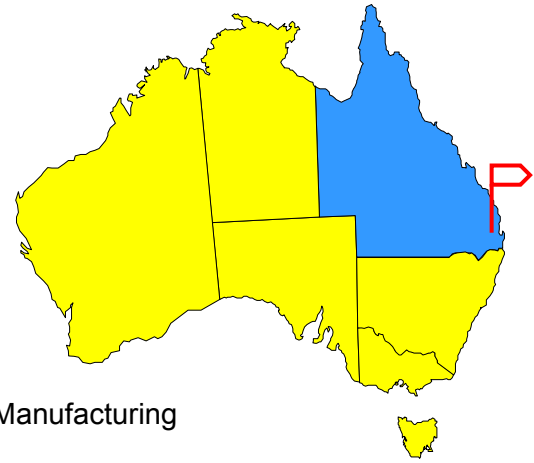

tyco

Flow Control

Tyco Water

How to find us

Wacol Site

Steel Pipeline Systems – Manufacturing

Tyco Water Pty Ltd
39 Silica Street
Carol Park QLD 4300
Australia

By Road from Brisbane / Airport:

Make your way onto the Ipswich Mwy [2], take Progress Rd exit, turn right onto Boundary Rd, then right into Silica St, Follow to main entrance at the end of the Street.

KEY

- Railway Line
- Direction Guides