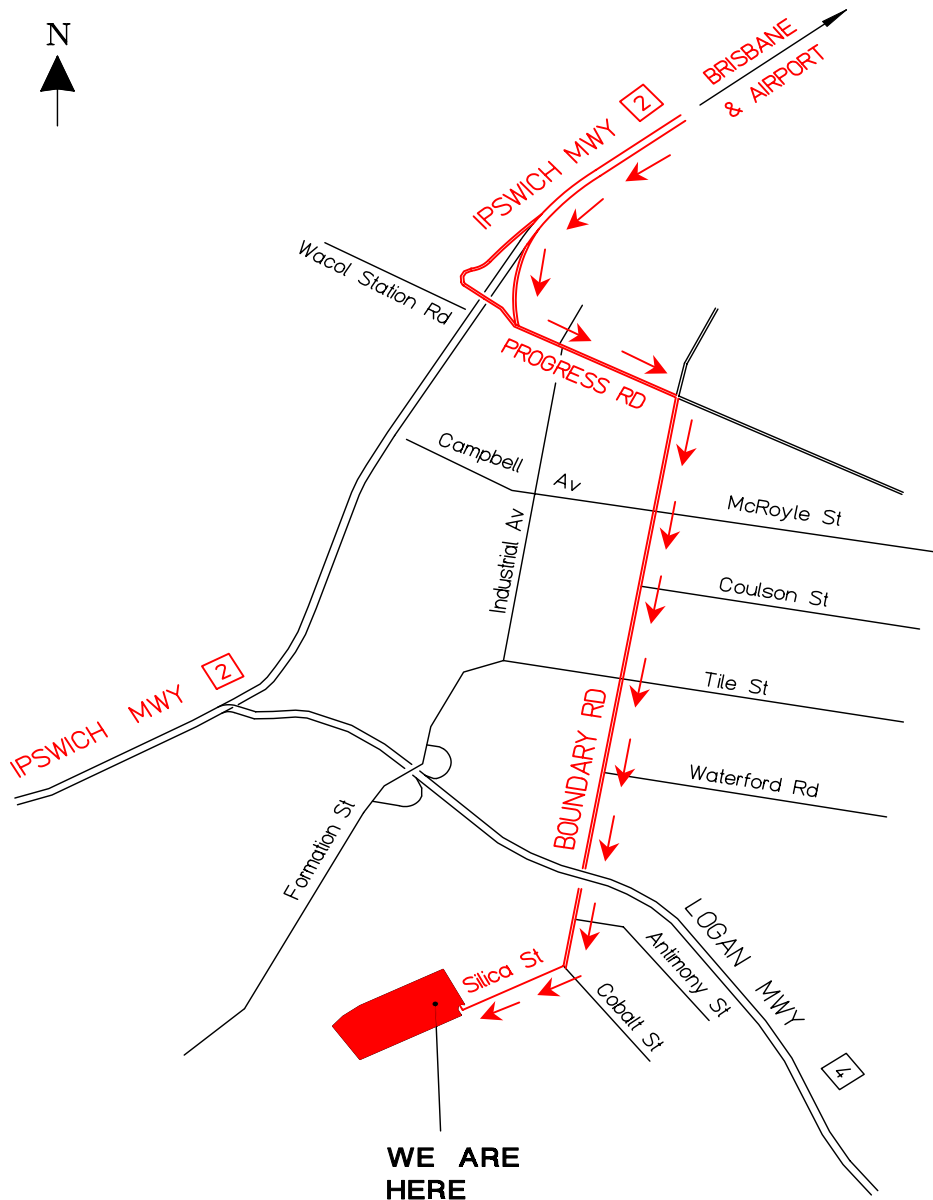

tyco

Flow Control

Tyco Water

How to find us

Wacol Site

Steel Pipeline Systems – Manufacturing

Tyco Water Pty Ltd
39 Silica Street
Carol Park QLD 4300
Australia

By Road from Brisbane / Airport:

Make your way onto the Ipswich Mwy [2], take Progress Rd exit, turn right onto Boundary Rd, then right into Silica St, Follow to main entrance at the end of the Street.

KEY

- Railway Line
- Direction Guides